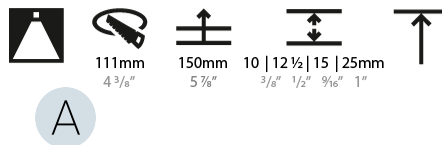

PHYSICAL

Shape: Round
Diameter (mm): 107
Diameter (in): 4 3/16
Height (mm): 130
Height (in): 5 1/8
Ceiling Thickness (mm): 10 / 12.5 / 15 / 25
Ceiling Thickness (in): 3/8 or 1/2 or 9/16 or 1
Min. Recessing Depth (mm): 150
Min. Recessing Depth (in): 5 7/8
Light Distribution: Downlight
Weight (kg): 0.646
Weight (lbs): 1.42
Fixture Finish: SSR / BKV / CWI / CRY / HAB / LAG / UFT / ITA / RUA / RUR / MIC / FTG / MYG / TWT / LOD / PUS / FRO / FUP / KIA / POP / BLS / SPG / MEY / GOH / GUM / CHC / COM / ABZ / JAG / OBR / MOS / ROR
Fixture Material: Aluminum Die Cast
Cut-out Measurements: Ø 111mm / 4 3/8"
Upon Request: Unique Ceiling Thickness

ELECTRICAL

Lamp Type: LED (Zhaga Standard)
Input Wattage (W): 15
Total Output Wattage (W): 14.7
Dimming: Dali Dimming
Driver Included: No
Driver Location: Recessed Housing
Driver Type: Constant Current - 120Vac
Driver Class: Class 2
Housing: See components
Input Voltage (V): 120
Constant Current (MA): 350

LED

Number of LEDs: 1
Color Temperature (°K): Warm Dim
Max. Delivered Lumen (lm): 766
Nominal Lumen (lm): 1140
CRI: >90 CRI
Lamp Life (hrs): 50000
Upon Request: RGB-W Tunable White Special Color Temperature Special LED

OPTICAL

Reflector°: 18 / 42 / 60
Optic°: Lens Pack - No Lens / Linear Spread Lens / Honeycomb / Spread Lens
Upon Request: Special Beam Angles

RATINGS AND CERTIFICATIONS