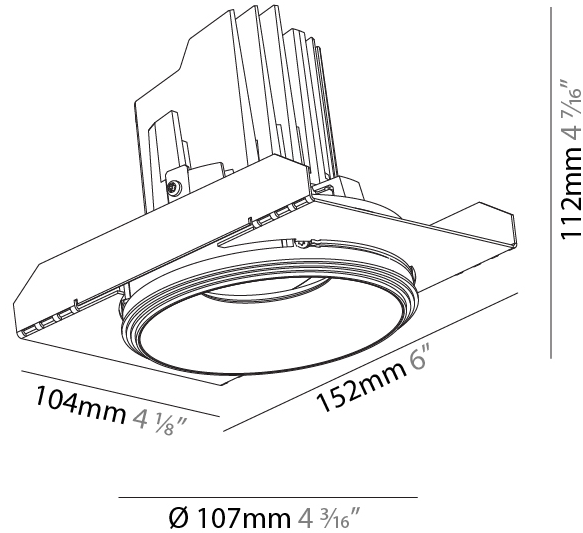

GENERAL

Series: Bioniq
 Subseries: Bioniq Round Semi Adjustable
 Brand: Prolicht
 Division: Architectural
 Mounting Type: Trimless
 Mounting Location: Ceiling
 Subcategory: Downlight

PHYSICAL

Shape: Round
 Diameter (mm): 107
 Diameter (in): 4 3/16
 Height (mm): 112
 Height (in): 4 7/16
 Ceiling Thickness (mm): 10 / 12.5 / 15 / 25
 Ceiling Thickness (in): 3/8 or 1/2 or 9/16 or 1
 Min. Recessing Depth (mm): 130
 Min. Recessing Depth (in): 5 1/8
 Light Distribution: Adjustable / Downlight
 Weight (kg): 0.609
 Weight (lbs): 1.34
 Fixture Finish: SSR / BKV / CWI / CRY / HAB / LAG / UFT / ITA / RUA / RUR / MIC / FTG / MYG / TWT / LOD / PUS / FRO / FUP / KIA / POP / BLS / SPG / MEY / GOH / GUM / CHC / COM / ABZ / JAG / OBR / MOS / ROR
 Fixture Material: Aluminum Die Cast
 Cut-out Measurements: Ø 111mm / 4 3/8"
 Upon Request: Unique Ceiling Thickness

LED

Number of LEDs: 1
 Max. Delivered Lumen (lm): 770
 Nominal Lumen (lm): 1140
 CRI: >90 CRI
 Lamp Life (hrs): 50000
 Upon Request: RGB-W Tunable White Special Color Temperature Special LED

OPTICAL

Reflector: 20 / 40 / 60
 Adjustability: Rotational 355°; Tilt 10°
 Upon Request: Special Beam Angles

RATINGS AND CERTIFICATIONS

Certified By: Certified for North American Standards
 IP rating: IP20

	111mm 4 3/16"	130mm 5 1/8"	10 12 1/2 15 25mm 3/8" 1/2" 9/16" 1"	10°	355°	
A						

BIONIQ ROUND SEMI ADJUSTABLE TRIMLESS